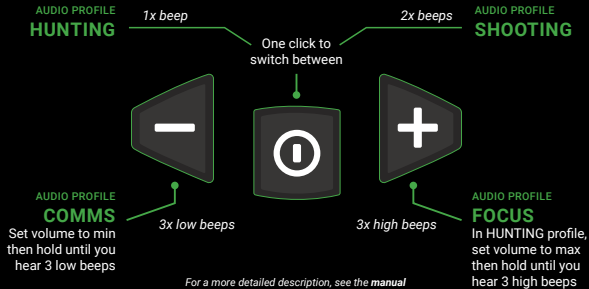

Quick Guide

Sordin Supreme Pro-X, Pro-X LED

SORDIN

Sordin **HEAR²**
HIGH END AUDIO REPRODUCTION

Basic settings

* Sordin Supreme Pro-X LED models only

Switch between audio profiles

HUNTING

Hunting is the main audio profile for general purposes. The sound image is optimized for a normal hunting day, balancing clear ambient sound such as speech with comfortable low-noise audio.

SHOOTING

Shooting is a comfort profile with lower gain and a narrower audible frequency spectrum. Perfect when normal situational awareness is sufficient, e.g. in shooting training at the range.

FOCUS

Focus is your full-alert profile. It features high amplification and a wider frequency spectrum for highest situational awareness. Use this audio profile e.g. in the hunting tower to shapen your senses before your shot.