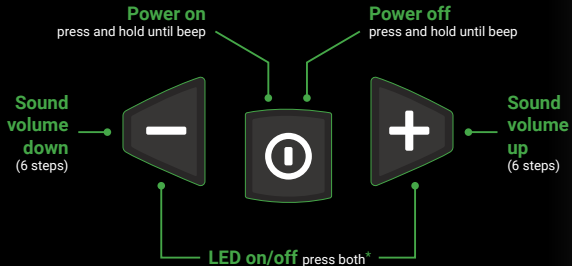

Quick Guide

Sordin Supreme Pro-X, Pro-X LED

SORDIN

Sordin **HEAR²**
HIGH END AUDIO REPRODUCTION

Basic settings

* Sordin Supreme Pro-X LED models only

Switch between audio profiles

HUNTING

Hunting is the main audio profile for general purposes. The sound image is optimized for a normal hunting day, balancing clear ambient sound such as speech with comfortable low-noise audio.

SHOOTING

Shooting is a comfort profile with lower gain and a narrower audible frequency spectrum. Perfect when normal situational awareness is sufficient, e.g. in shooting training at the range.

FOCUS

Focus is your full-alert profile. It features high amplification and a wider frequency spectrum for highest situational awareness. Use this audio profile e.g. in the hunting tower to shapen your senses before your shot.